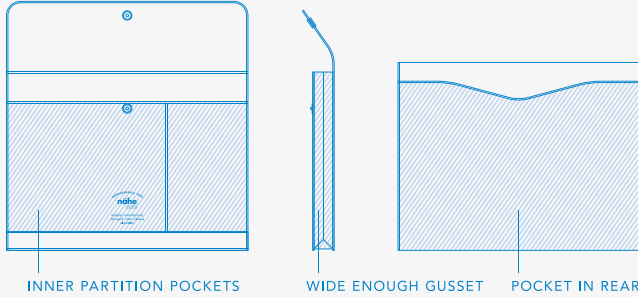

GENERAL PURPOSE CASE - NEON

A multi-purpose case that the contents are visible with a transparent window. Wide enough gusset, inner pockets, and a back pocket allow the case to be used as a pouch for holding various items. It comes in 5 different sizes and various colors, providing you many choices by your purpose.