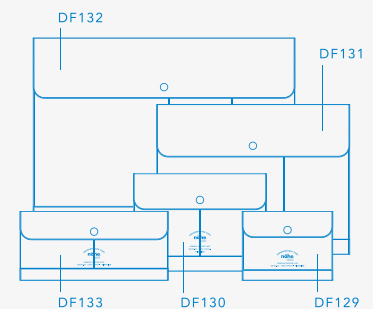

DF133 General Purpose Case Wide

PRICE : ¥700 RRP in JAPAN LOT : 5

JAN CODE : 4988342

PI : 198738 YE : 198745 OR : 198752
BL : 198769 LGN : 198776

SIZE : W198 × H92 × D23mm 38g MATERIAL : PVC

PACKAGE : PP Bag with a PP header

MADE IN TAIWAN

2 pockets inside / 1 pocket on back side