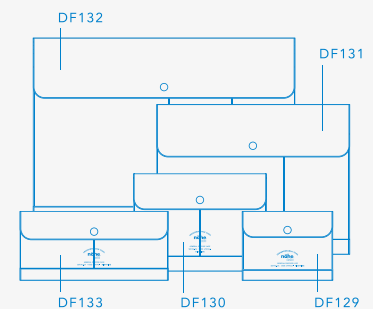

DF133 General Purpose Case Wide

PRICE : ¥700 RRP in JAPAN LOT : 5

JAN CODE : 4988342

PI : 198738 YE : 198745 OR : 198752
BL : 198769 LGN : 198776

SIZE : W198 × H92 × D23mm 38g MATERIAL : PVC

PACKAGE : PP Bag with a PP header

MADE IN TAIWAN

2 pockets inside / 1 pocket on back side