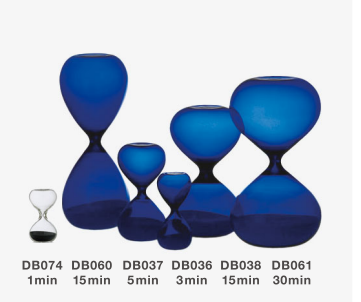

SPECIAL PROPOSAL

FOR HIGHTIDE STORES AND OVERSEAS MARKET

SPECIAL PROPOSAL / LIMITED COLOR · LIMITED ITEM
HIGHTIDE CO.,LTD.