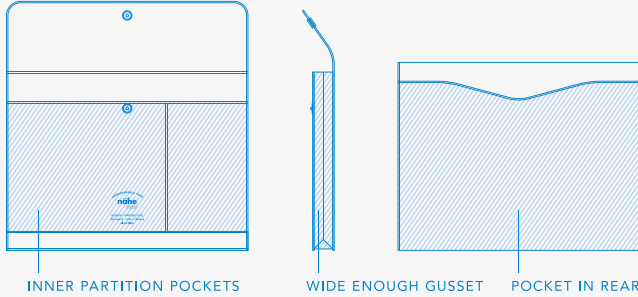

GENERAL PURPOSE CASE - NEON

A multi-purpose case that the contents are visible with a transparent window. Wide enough gusset, inner pockets, and a back pocket allow the case to be used as a pouch for holding various items. It comes in 5 different sizes and various colors, providing you many choices by your purpose.